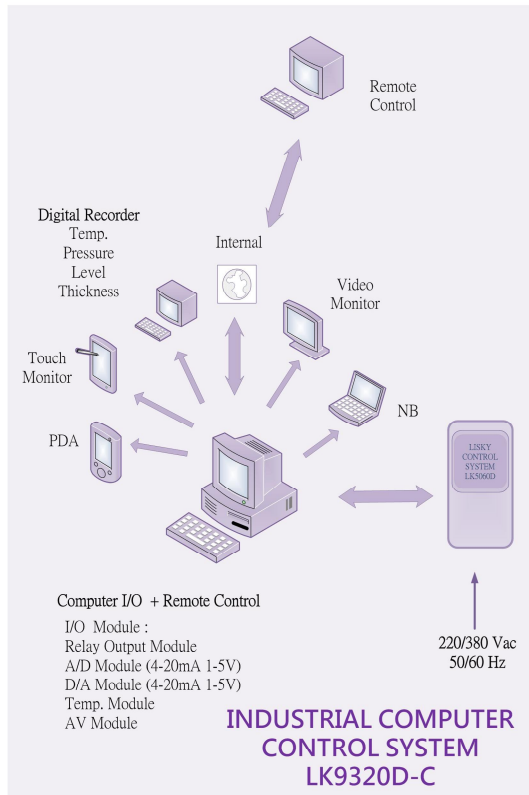

LISKY Drum Dryer

**LISKY LK9320D
DRUM DRYER
CONTROL SYSTEM**

	LISKY DRUM DRYER CONTROL SYSTEM			
	LISKY-TW ENTERPRISE CO., LTD. TAIWAN			
REV.	DATE	ISSUE	REV.	

DRUM DRYER CONTROL MONITOR

F 1

Temperature Monitor