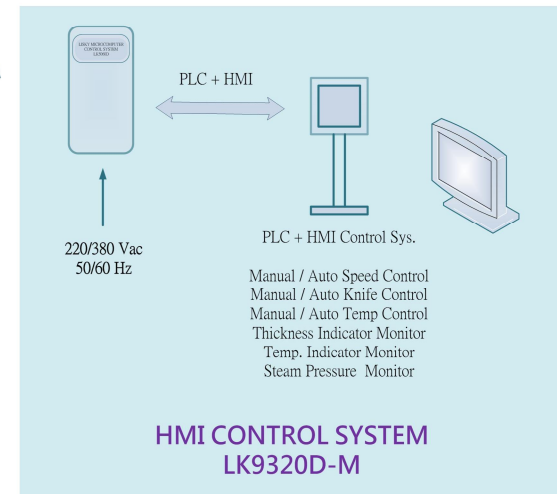

LISKY Drum Dryer

**LISKY LK9320D
DRUM DRYER
CONTROL SYSTEM**

	LISKY DRUM DRYER CONTROL SYSTEM			
	LISKY-TW ENTERPRISE CO., LTD. TAIWAN			
REV.	DATE	ISSUE	REV.	

DRUM DRYER CONTROL MONITOR

F 1

Temperature Monitor