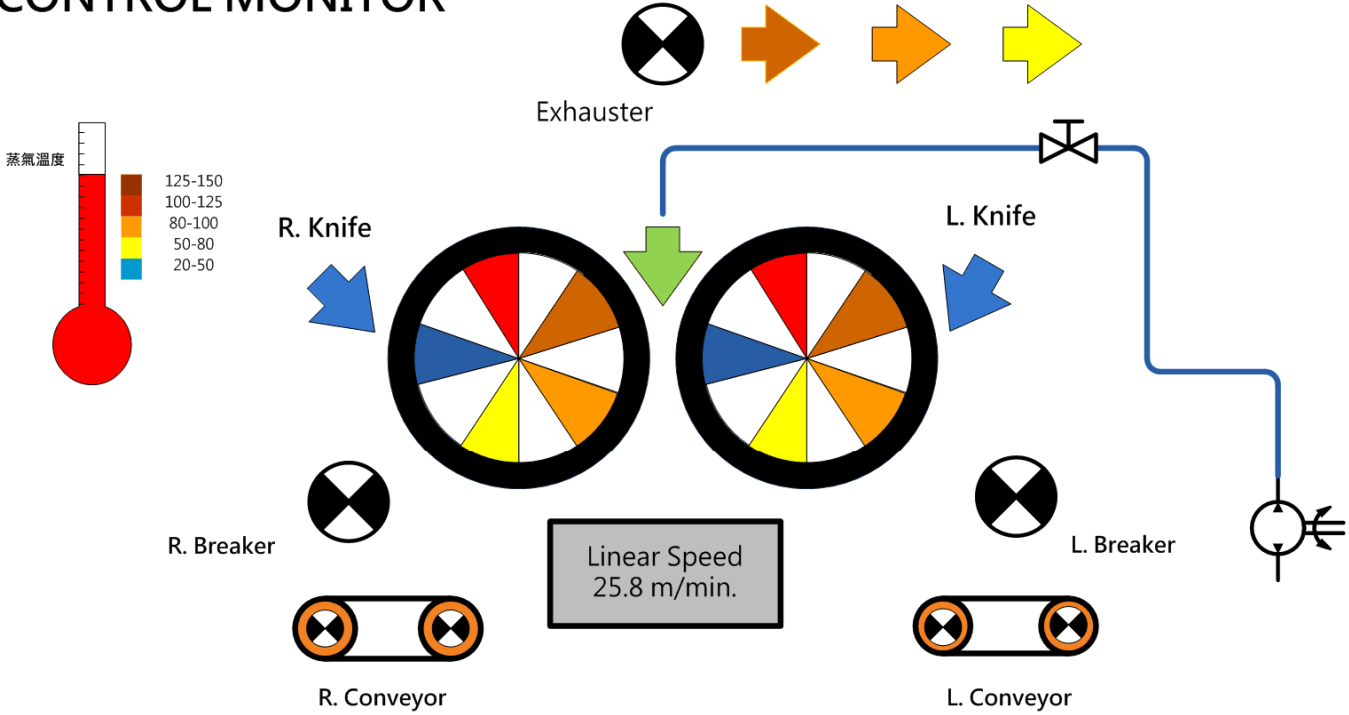

LISKY Drum Dryer

**LISKY LK9320D
DRUM DRYER
CONTROL SYSTEM**

	LISKY DRUM DRYER CONTROL SYSTEM			
	LISKY-TW ENTERPRISE CO., LTD. TAIWAN			
REV.	DATE	ISSUE	REV.	

DRUM DRYER CONTROL MONITOR

F 1

Temperature Monitor