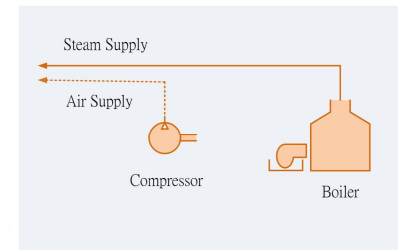

LISKY Drum Dryer

**LISKY LK9320D
DRUM DRYER
CONTROL SYSTEM**

	LISKY DRUM DRYER CONTROL SYSTEM			
	LISKY-TW ENTERPRISE CO., LTD. TAIWAN			
REV.	DATE	ISSUE	REV.	

DRUM DRYER CONTROL MONITOR

F 1

Temperature Monitor