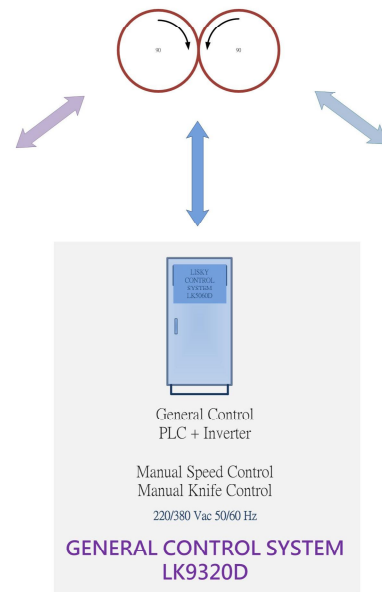

LISKY Drum Dryer

**LISKY LK9320D
DRUM DRYER
CONTROL SYSTEM**

	LISKY DRUM DRYER CONTROL SYSTEM			
	LISKY-TW ENTERPRISE CO., LTD. TAIWAN			
REV.	DATE	ISSUE	REV.	

DRUM DRYER CONTROL MONITOR

F 1

Temperature Monitor